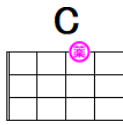

I won't cry I won't cry no I

won't shea a tear