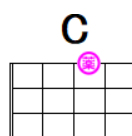

or the montains should crumble

to the sea

I won't cry I won't cry no I

won't shea a tear

Just as long as you stand

Stand By me

So Darlin' Darlin' Stand by me

Oh Stand by me

Oh Stand Stand by me

Stand by me

So Darlin' Darlin' Stand by me

Oh Stand by me

Oh Stand Stand by me

Stand by me