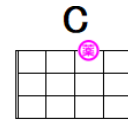

or the montains should crumble

to the sea