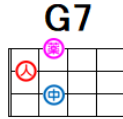

or the montains should crumble

to the sea

I won't cry I won't cry no I

won't shea a tear

Just as long as you stand

Stand By me

So Darlin' Darlin' Stand by me

Oh Stand by me

Oh Stand Stand by me

Stand by me

So Darlin' Darlin' Stand by me

Oh Stand by me

Oh Stand Stand by me

Stand by me