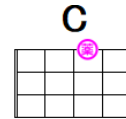

or the montains should crumble

to the sea

I won't cry I won't cry no I

won't shea a tear

Just as long as you stand

Stand By me

So Darlin' Darlin' Stand by me

Oh Stand by me

Oh Stand Stand by me

Stand by me

So Darlin' Darlin' Stand by me

Oh Stand by me

Oh Stand Stand by me

Stand by me