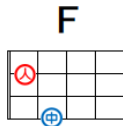

or the montains should crumble

to the sea

I won't cry I won't cry no I

won't shea a tear

Just as long as you stand

Stand By me

So Darlin' Darlin' Stand by me

Oh Stand by me

Oh Stand Stand by me

Stand by me

So Darlin' Darlin' Stand by me

Oh Stand by me

Oh Stand Stand by me

Stand by me