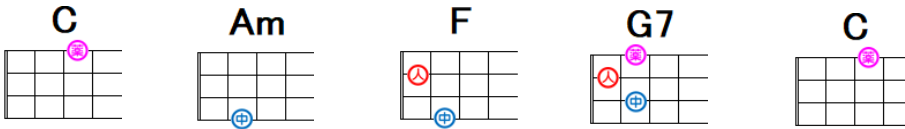

Stand By Me

Key = C

作詞 : Ben E King

作曲 : Ben E King

うた : Ben E King

when the night has come And the land is dark

Three guitar chord diagrams are shown in a row. From left to right: F (one red dot on the first string, first fret, one blue dot on the fourth string, first fret), G7 (one red dot on the first string, first fret, one pink dot on the second string, second fret, one blue dot on the third string, second fret), and C (one pink dot on the first string, second fret).

And the moon is the only light we'll see

One guitar chord diagram for Am (one blue dot on the fifth string, second fret).

No I won't be afraid, no I won't be afraid

Three guitar chord diagrams are shown in a row. From left to right: F (one red dot on the first string, first fret, one blue dot on the fourth string, first fret), G7 (one red dot on the first string, first fret, one pink dot on the second string, second fret, one blue dot on the third string, second fret), and C (one pink dot on the first string, second fret).

Just as long as you stand stand by me

One guitar chord diagram for Am (one blue dot on the fifth string, second fret).

So Darlin' Darlin' Stand by me Oh Stand by me

Three guitar chord diagrams are shown in a row. From left to right: F (one red dot on the first string, first fret, one blue dot on the fourth string, first fret), G7 (one red dot on the first string, first fret, one pink dot on the second string, second fret, one blue dot on the third string, second fret), and C (one pink dot on the first string, second fret).

Oh Stand Stand by me Stand by me

Two guitar chord diagrams are shown in a row. From left to right: C (one pink dot on the first string, second fret) and Am (one blue dot on the fifth string, second fret).