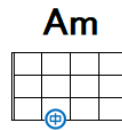

I won't cry I won't cry no I

won't shea a tear