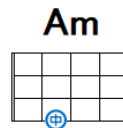

Just as long as you stand

Stand By me

So Darlin' Darlin' Stand by me

Oh Stand by me