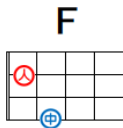

or the montains should crumble

to the sea