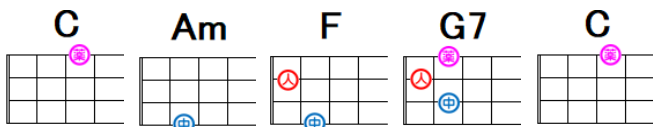

So Darlin' Darlin' Stand by me

Oh Stand by me