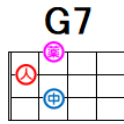

or the montains should crumble

to the sea