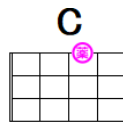

or the montains should crumble

to the sea

I won't cry I won't cry no I

won't shea a tear

Just as long as you stand

Stand By me

So Darlin' Darlin' Stand by me

Oh Stand by me

Oh Stand Stand by me

Stand by me

So Darlin' Darlin' Stand by me

Oh Stand by me

Oh Stand Stand by me

Stand by me