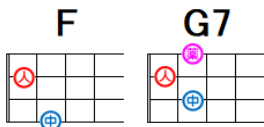

or the montains should crumble

to the sea

I won't cry I won't cry no I

won't shea a tear

Just as long as you stand

Stand By me

So Darlin' Darlin' Stand by me

Oh Stand by me

Oh Stand Stand by me

Stand by me

So Darlin' Darlin' Stand by me

Oh Stand by me

Oh Stand Stand by me

Stand by me