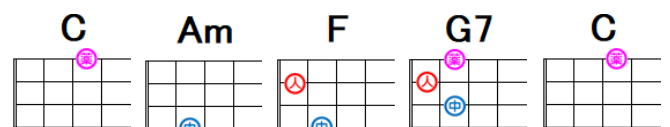

or the montains should crumble

to the sea

I won't cry I won't cry no I

won't shea a tear

Just as long as you stand

Stand By me

So Darlin' Darlin' Stand by me

Oh Stand by me

Oh Stand Stand by me

Stand by me

So Darlin' Darlin' Stand by me

Oh Stand by me