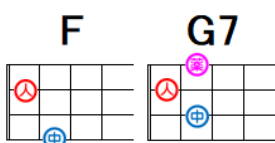

or the montains should crumble

to the sea

I won't cry I won't cry no I

won't shea a tear

Just as long as you stand

Stand By me

So Darlin' Darlin' Stand by me

Oh Stand by me

Oh Stand Stand by me

Stand by me

So Darlin' Darlin' Stand by me

Oh Stand by me

Oh Stand Stand by me

Stand by me